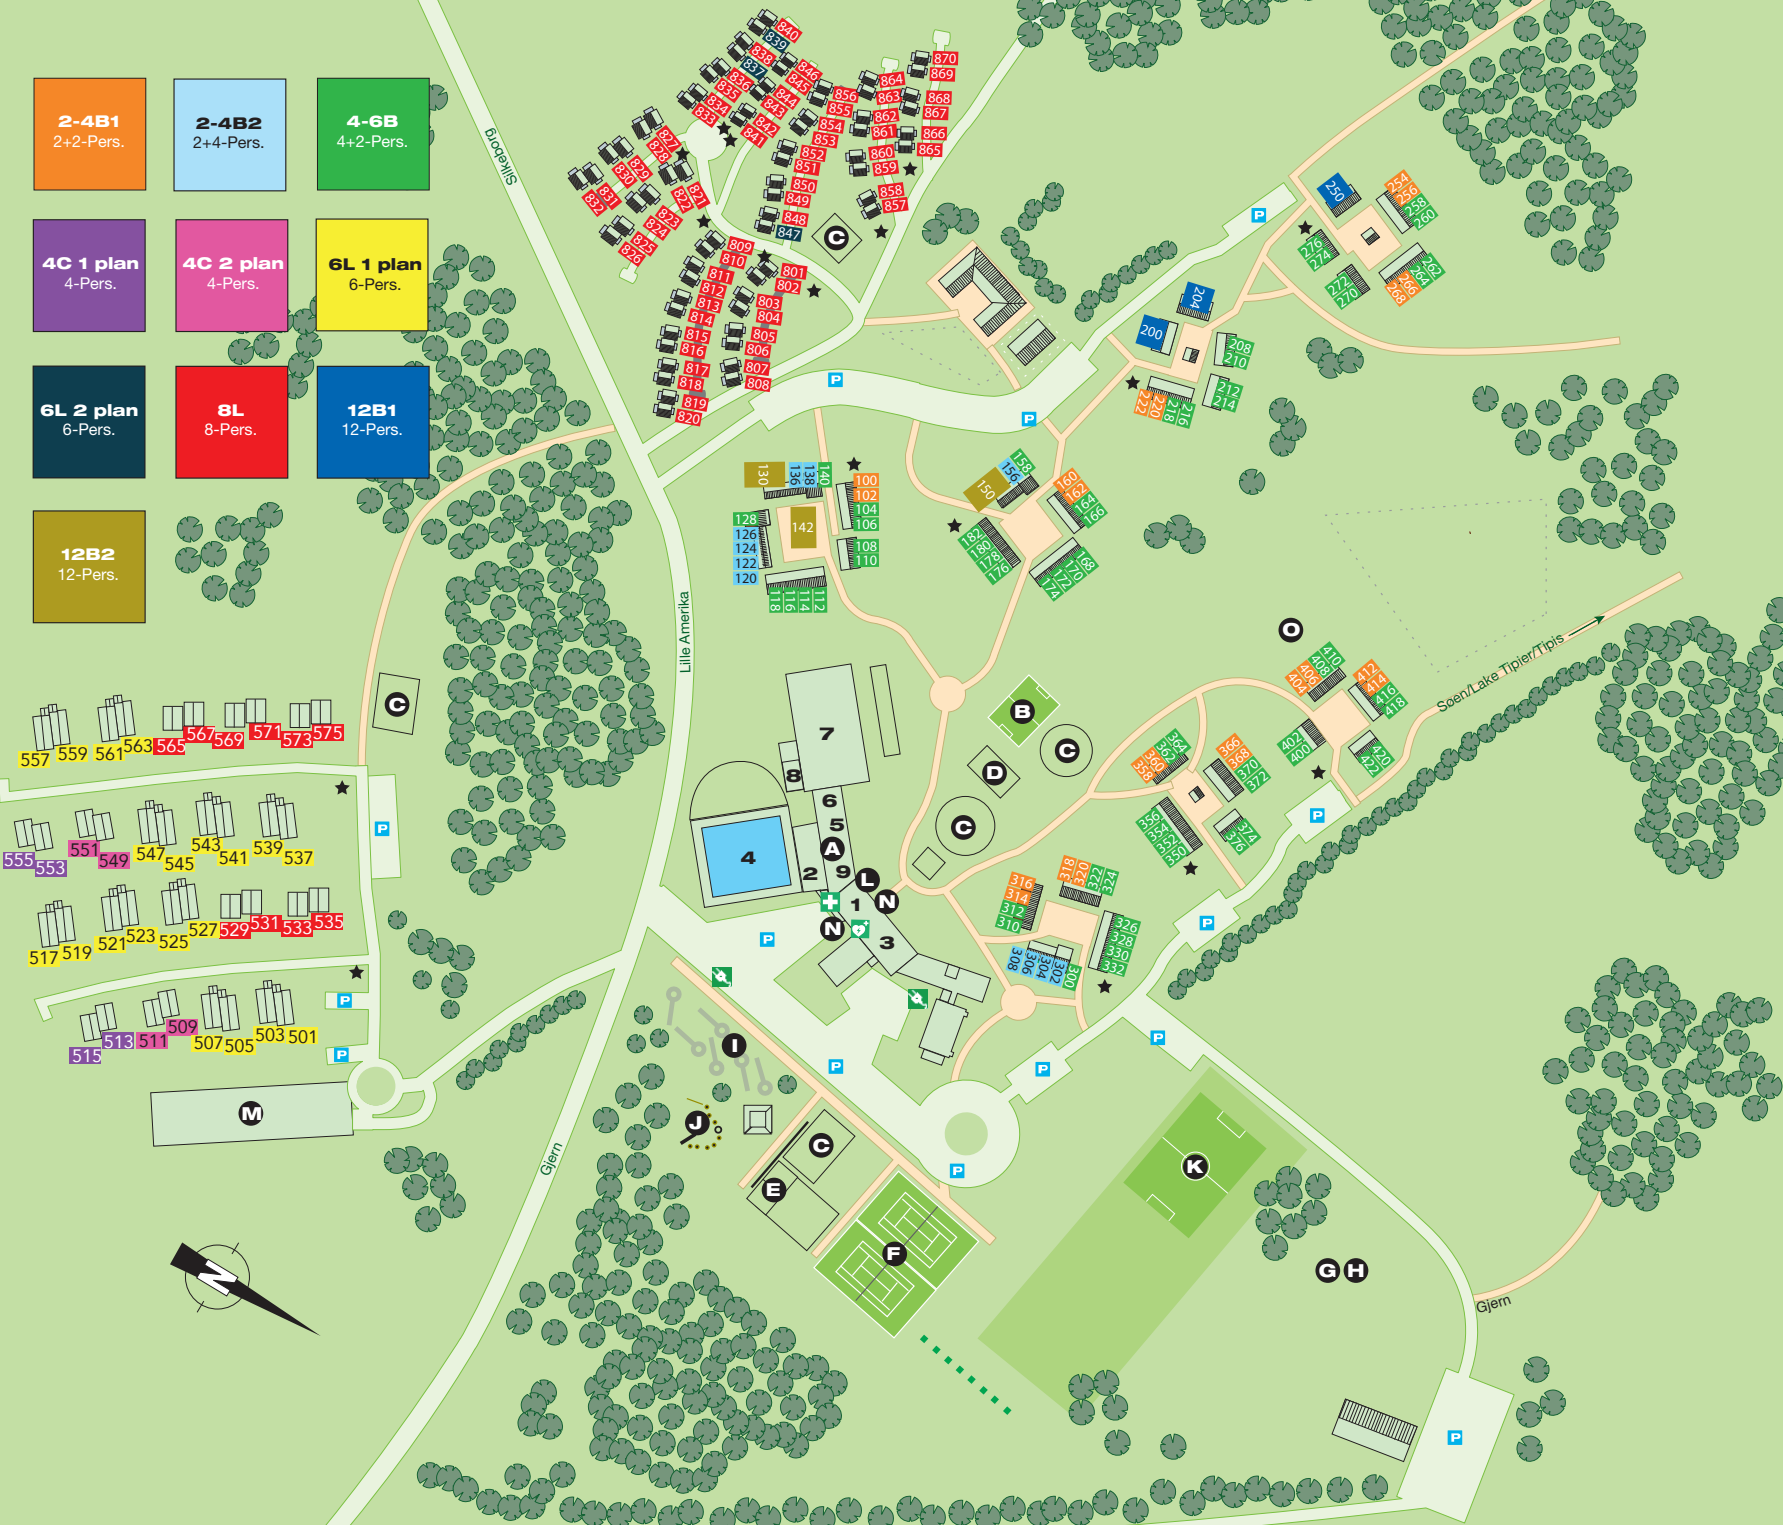

2-4B1
2+2-Pers.

2-4B2
2+4-Pers.

4-6B
4+2-Pers.

4C 1 plan
4-Pers.

4C 2 plan
4-Pers.

6L 1 plan
6-Pers.

6L 2 plan
6-Pers.

8L
8-Pers.

12B1
12-Pers.

12B2
12-Pers.

557 559 561 563 565 567 569 571 573 575

555 553 551 549 547 545 541 539 537

517 519 521 523 525 527 529 531 533 535

515 513 511 509 507 505 503 501

- A = Hovedbygning - Main Building**
- 1 = Information
- 2 = Pizzeria
- 3 = Restaurant
- 4 = Tropisk Badeland Water Park
- 5 = Lille legeområde Small Play Area
- 6 = Kreativ Værksted Creative Workshop
- 7 = Sportshal - Sports Centre
- 8 = Squash
- 9 = Parkshop
- B = Multibane - Multifunctional Sports Field**
- C = Legeplads - Playground**
- D = Hoppepude - Jumping Pillow**
- E = Beachvolley**
- F = Tennis**
- G = Bueskydning - Archery**
- H = Luftgevær - Air Rifle**
- I = Minigolf - Mini Golf**
- J = Tarzan bane - Obstacle Course**
- K = Fodboldbane - Football Field**
- L = MTB udlejning - MTB Rental**
- M = Golf**
- N = Indgang - Entrance**
- O = Bålplads - Bonfire**
- P = Parkering - Parking**
- +** = Førstehjælpskasse - First-aid-kit
- +** = Hjertestarter - AED
- +** = Ladestation el-bil Electrical Charging
- ★** = Miljøstation - Environmental Court
- = Stier - Footpath