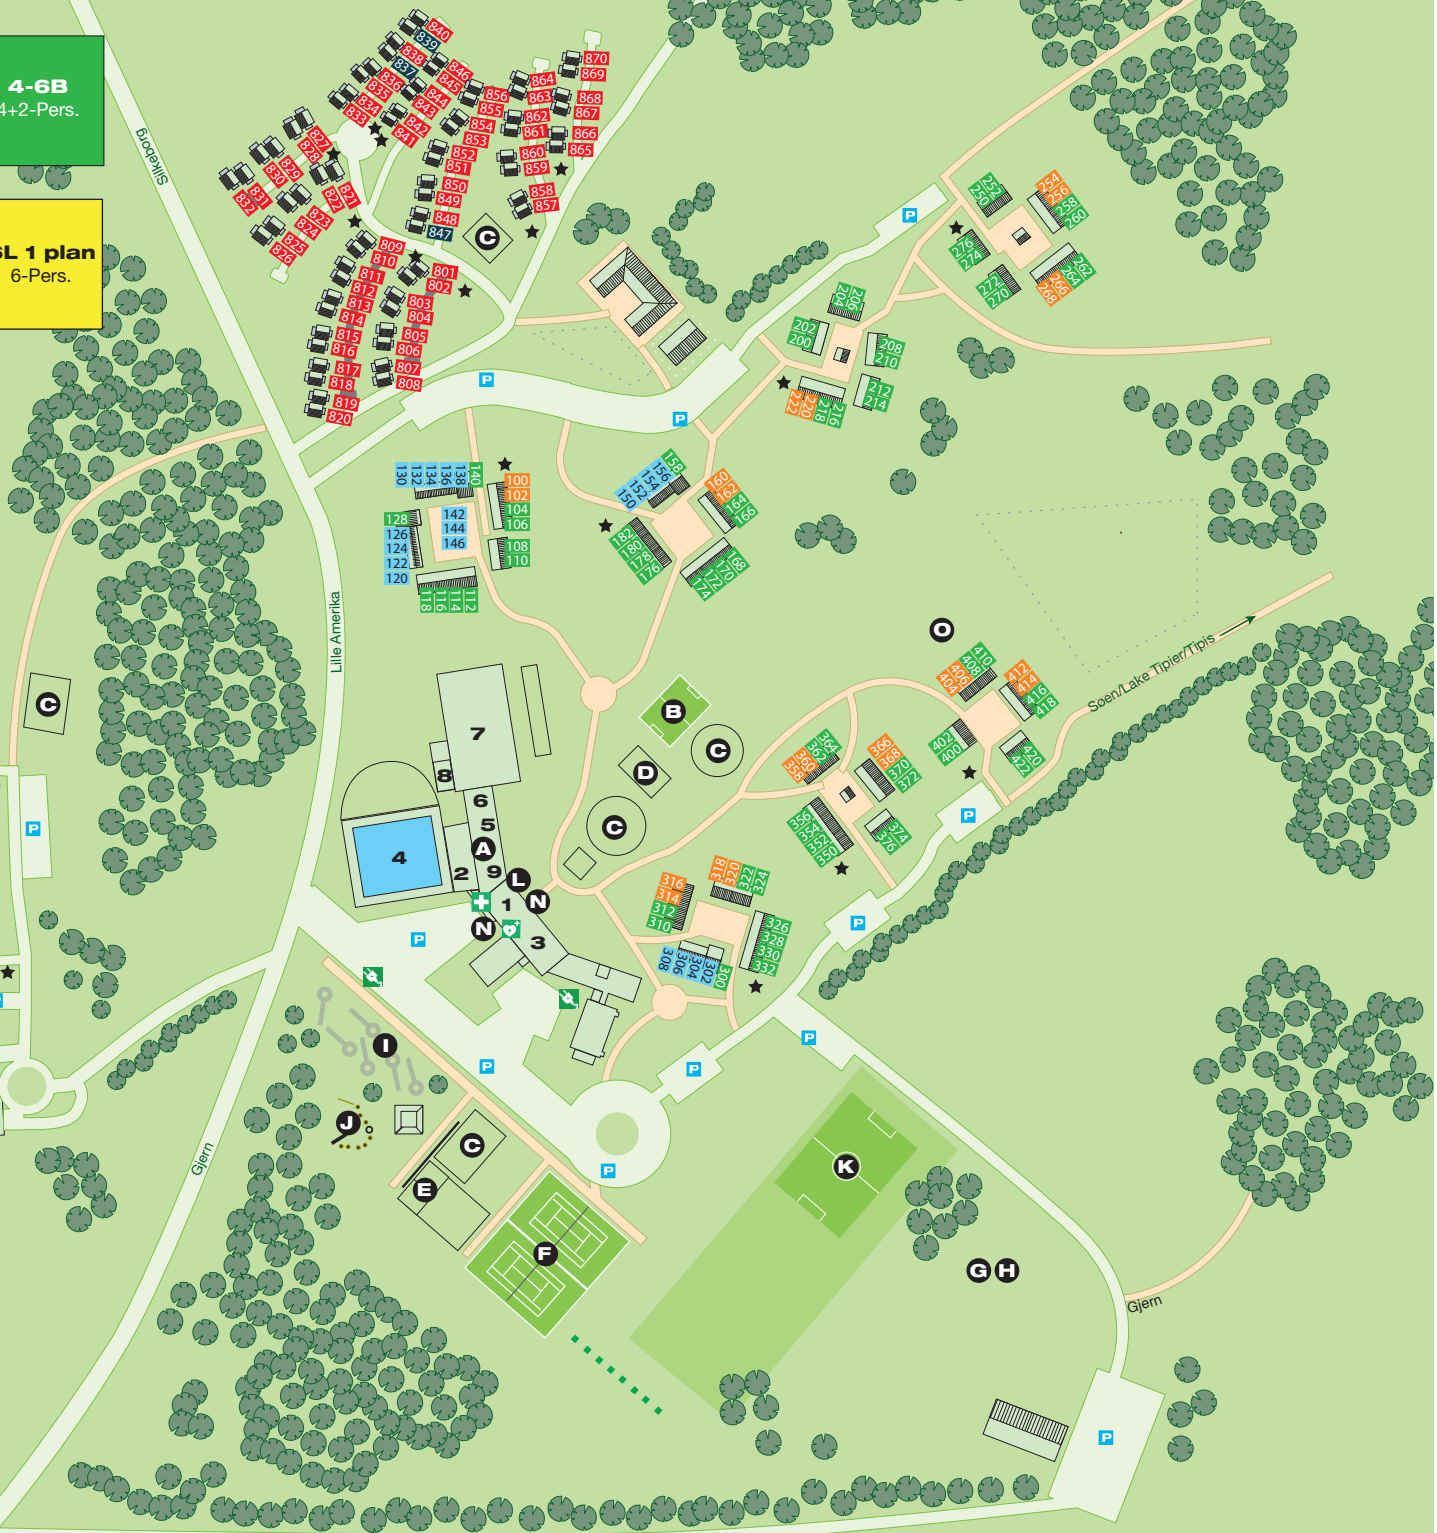

<b>2-4B1</b> 2+2-Pers.	<b>2-4B2</b> 2+4-Pers.	<b>4-6B</b> 4+2-Pers.
<b>4C 1 plan</b> 4-Pers.	<b>4C 2 plan</b> 4-Pers.	<b>6L 1 plan</b> 6-Pers.
<b>6L 2 plan</b> 6-Pers.	<b>8L</b> 8-Pers.	

Subject to changes -01-2018

- A = Hovedbygning - Main Building**
  - 1 = Information
  - 2 = Pizzeria
  - 3 = Restaurant
  - 4 = Tropisk Badeland Water Park
  - 5 = Lille legeområde Small Play Area
  - 6 = Kreativ Værksted Creative Workshop
  - 7 = Sportshal - Sports Centre
  - 8 = Squash
  - 9 = Parkshop
- B = Multibane - Multifunctional Sports Field**
- C = Legeplads - Playground**
- D = Hoppepude - Jumping Pillow**
- E = Beachvolley**
- F = Tennis**
- G = Bueskydning - Archery**
- H = Luftgevær - Air Rifle**
- I = Minigolf - Mini Golf**
- J = Tarzan bane - Obstacle Course**
- K = Fodboldbane - Football Field**
- L = MTB udlejning - MTB Rental**
- M = Golf**
- N = Indgang - Entrance**
- O = Bålplads - Bonfire**
- P = Parkering - Parking**
- + = Førstehjælpskasse - First-aid-kit**
- ⊕ = Hjertestarter - AED**
- 🔌 = Ladestation el-bil Electrical Charging**
- ★ = Miljøstation - Environmental Court**
- = Stier - Footpath**